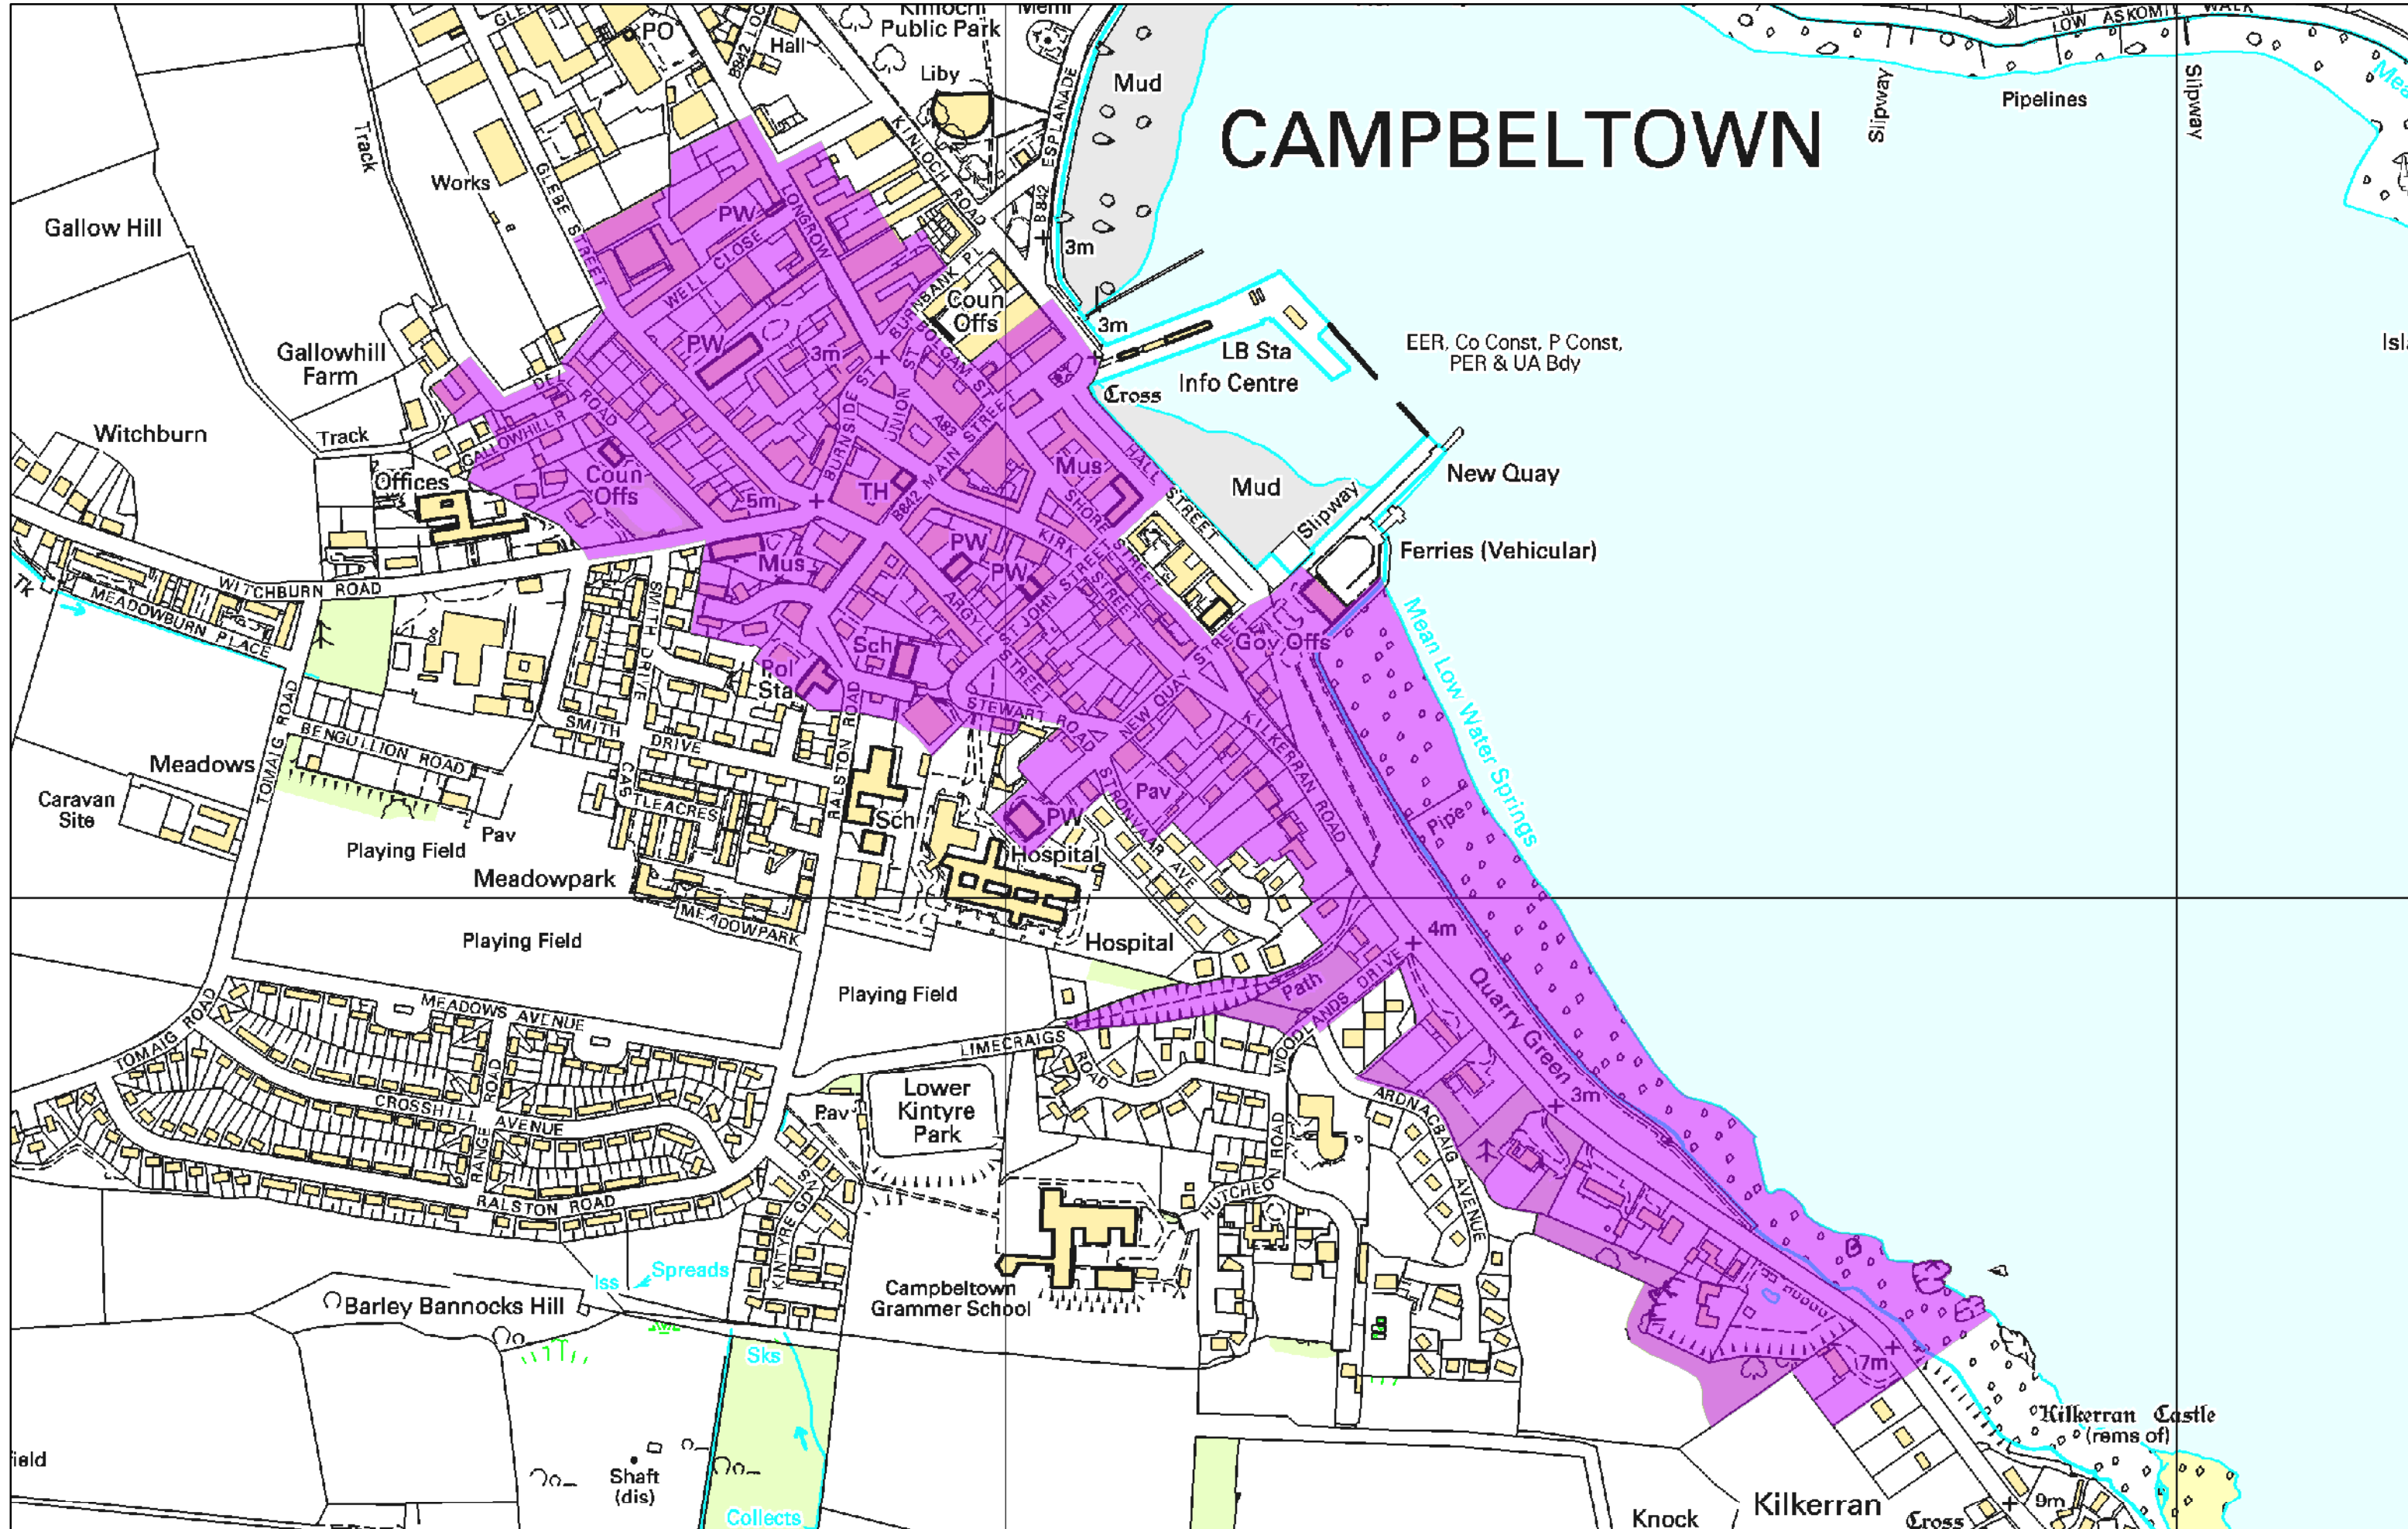

CAMPBELTOWN

Conservation Areas Campbeltown

Reproduced by permission of Ordnance Survey on behalf of HMSO. © Crown copyright and database right 2011. All right reserved. Ordnance Survey Licence number 100023368