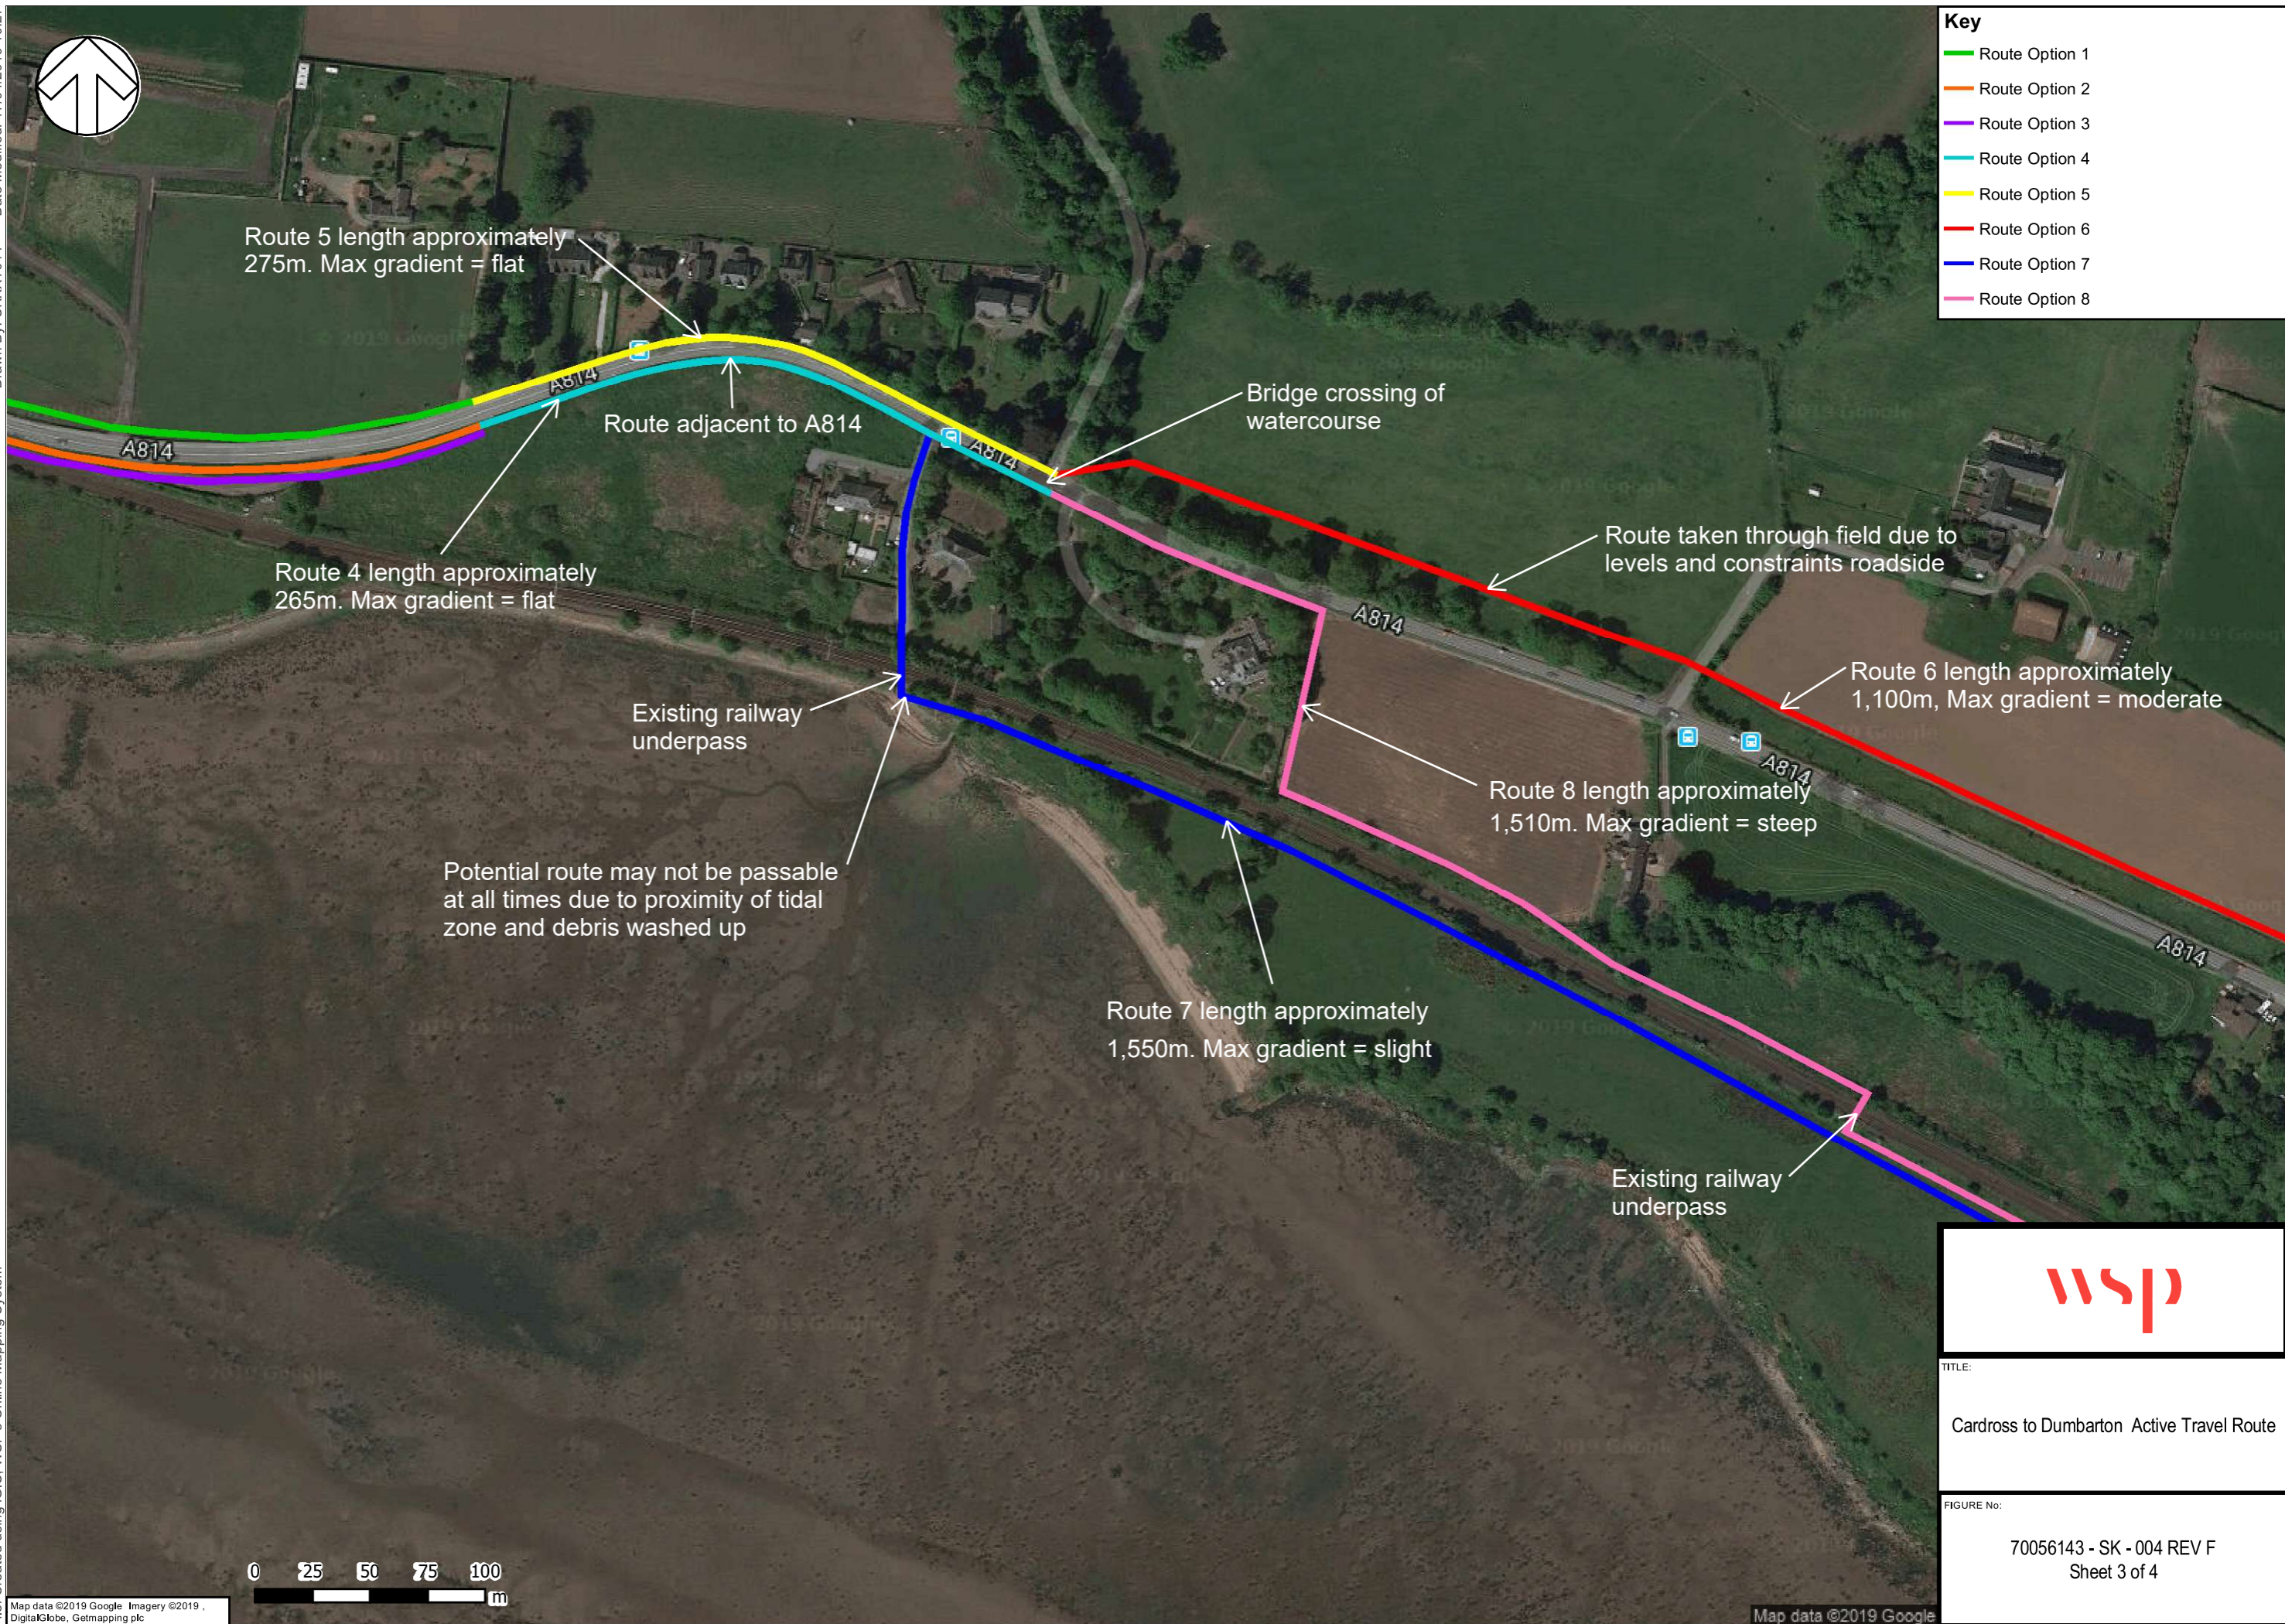

Key

- Route Option 1
- Route Option 2
- Route Option 3
- Route Option 4
- Route Option 5
- Route Option 6
- Route Option 7
- Route Option 8

TITLE:
Cardross to Dumbarton Active Travel Route

FIGURE No:
70056143 - SK - 004 REV F
Sheet 3 of 4