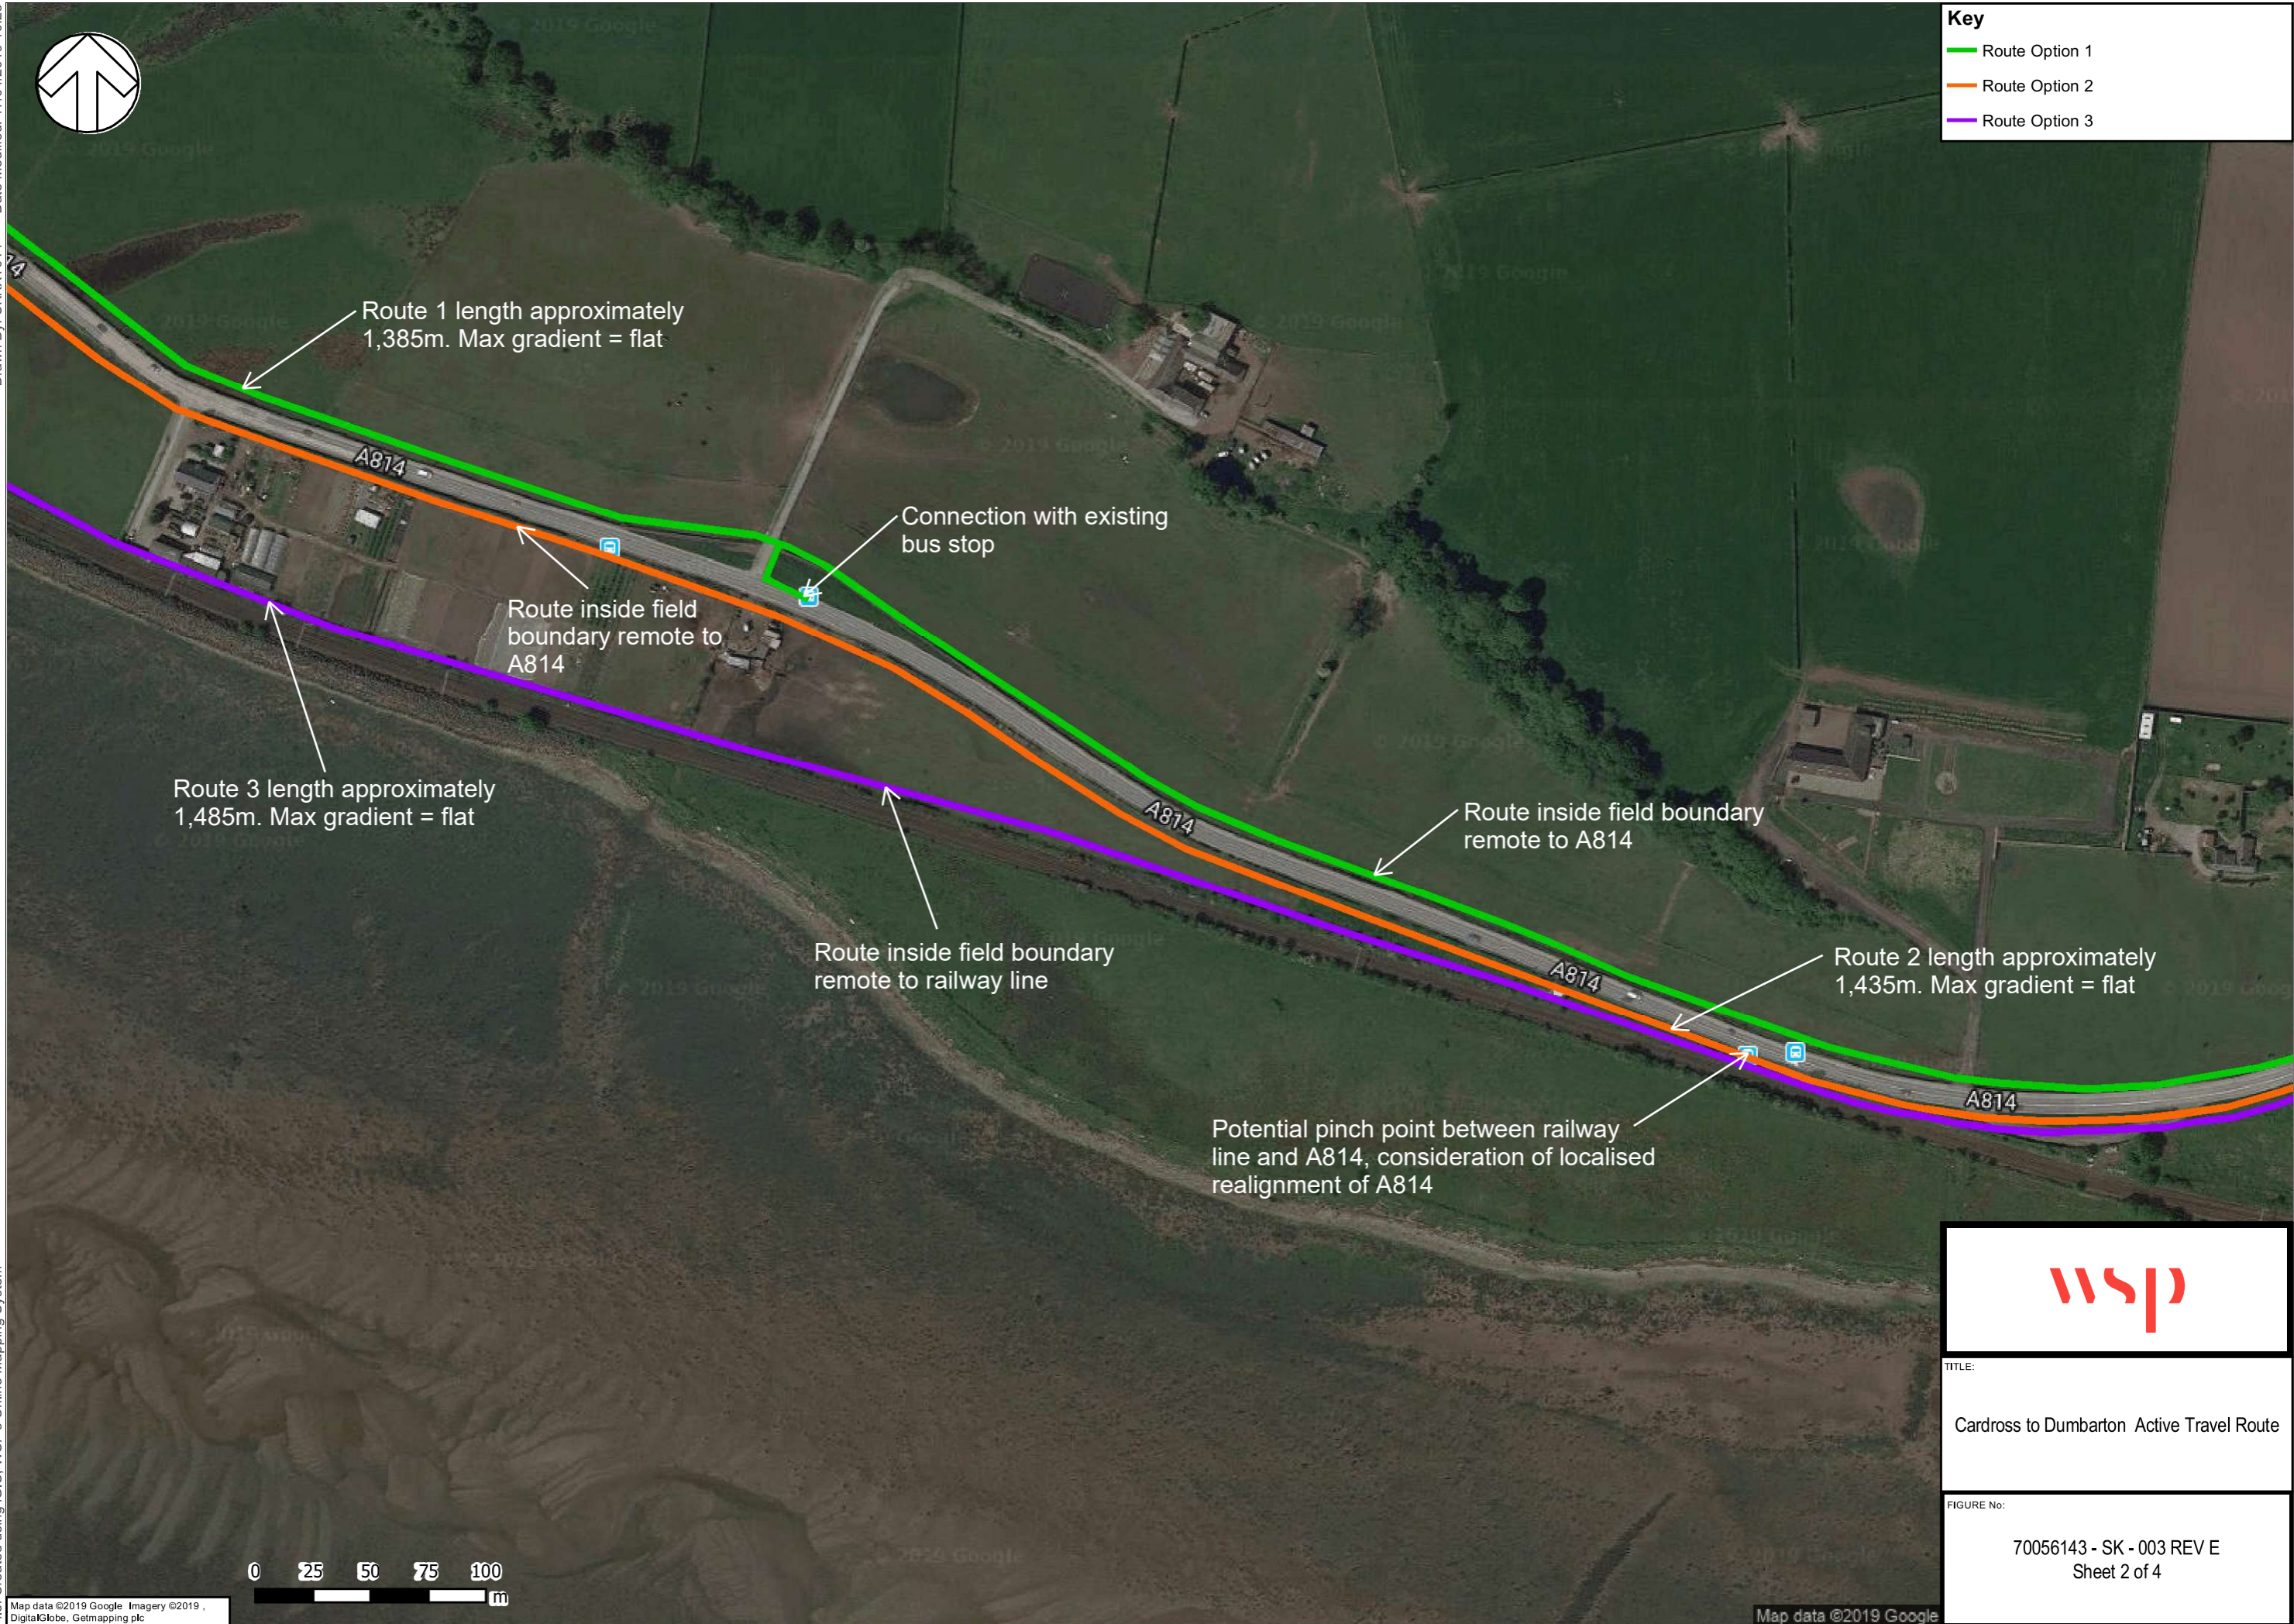

Key

- Route Option 1
- Route Option 2
- Route Option 3

wsp

TITLE:
Cardross to Dumbarton Active Travel Route

FIGURE No:
70056143 - SK - 003 REV E
Sheet 2 of 4