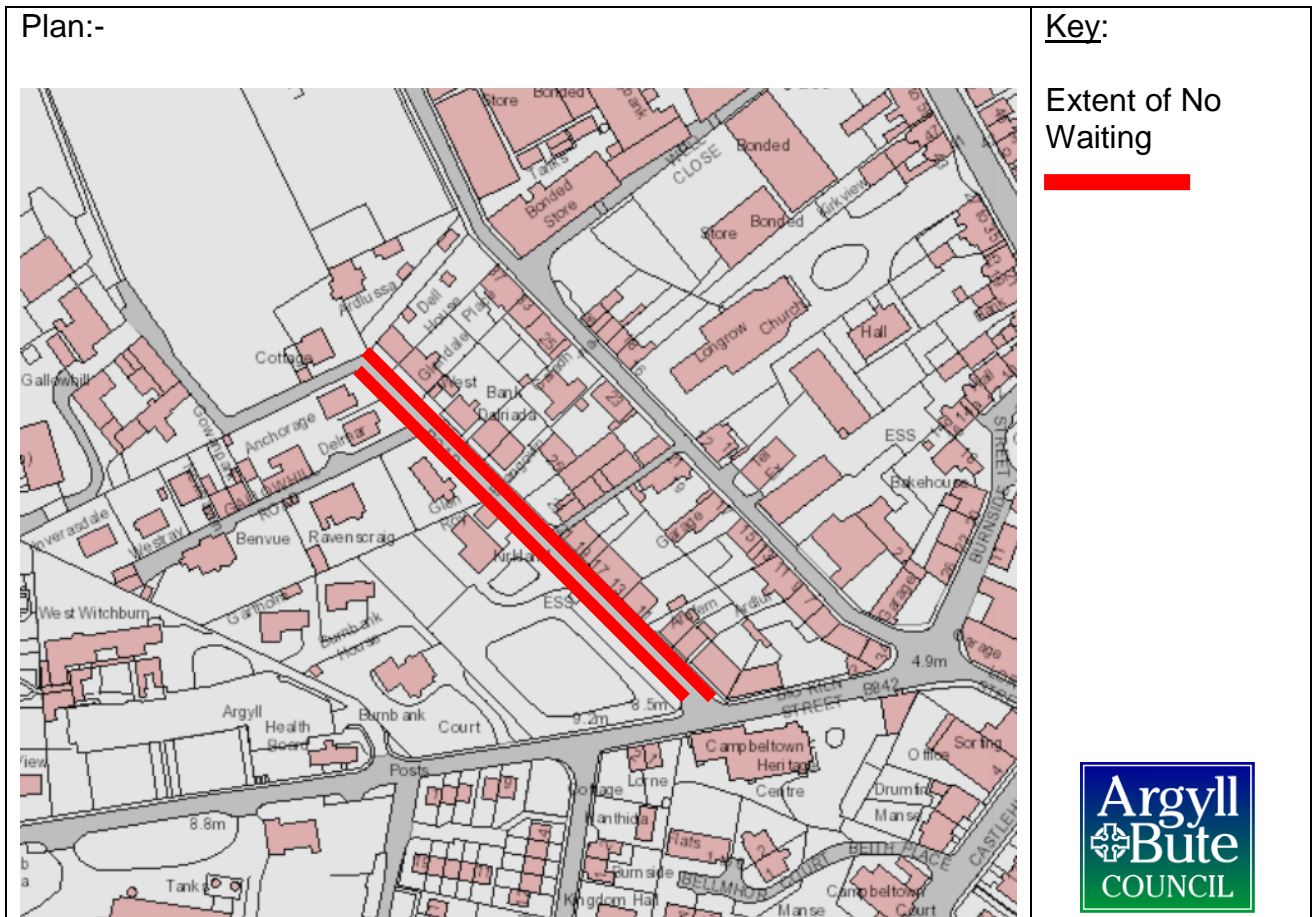

PUBLIC NOTICE

Argyll and Bute Council

TEMPORARY RESTRICTION TO USE OF ROAD

Notice is hereby given that under Section 14 of the Road Traffic Regulation Act 1984, as amended by the Road Traffic (Temporary Restrictions) Act 1991, use of the following road by the undernoted classes of vehicle will be prohibited for the stated period of time.

Name of Road/Extent of Restriction:

On both sides of **Dell Road, Campbeltown** from its junction with Witchburn Road in a north westerly direction a distance of 190 metres or thereby.

Type of Restriction:

Prohibition of Waiting

Period of Closure:

From 00:01 hours on 15th April 2024 to 23:59 19th April 2024 or until the works are complete whichever is the earliest.

Reason for Closure:

Works on or near the road

Classes of Vehicles Prohibited:

All vehicles except those involved in the works and emergency services vehicles

Enquiries to: James Ross, Roads & Infrastructure Services
Tel. 01546604655 email james.ross@argyll-bute.gov.uk