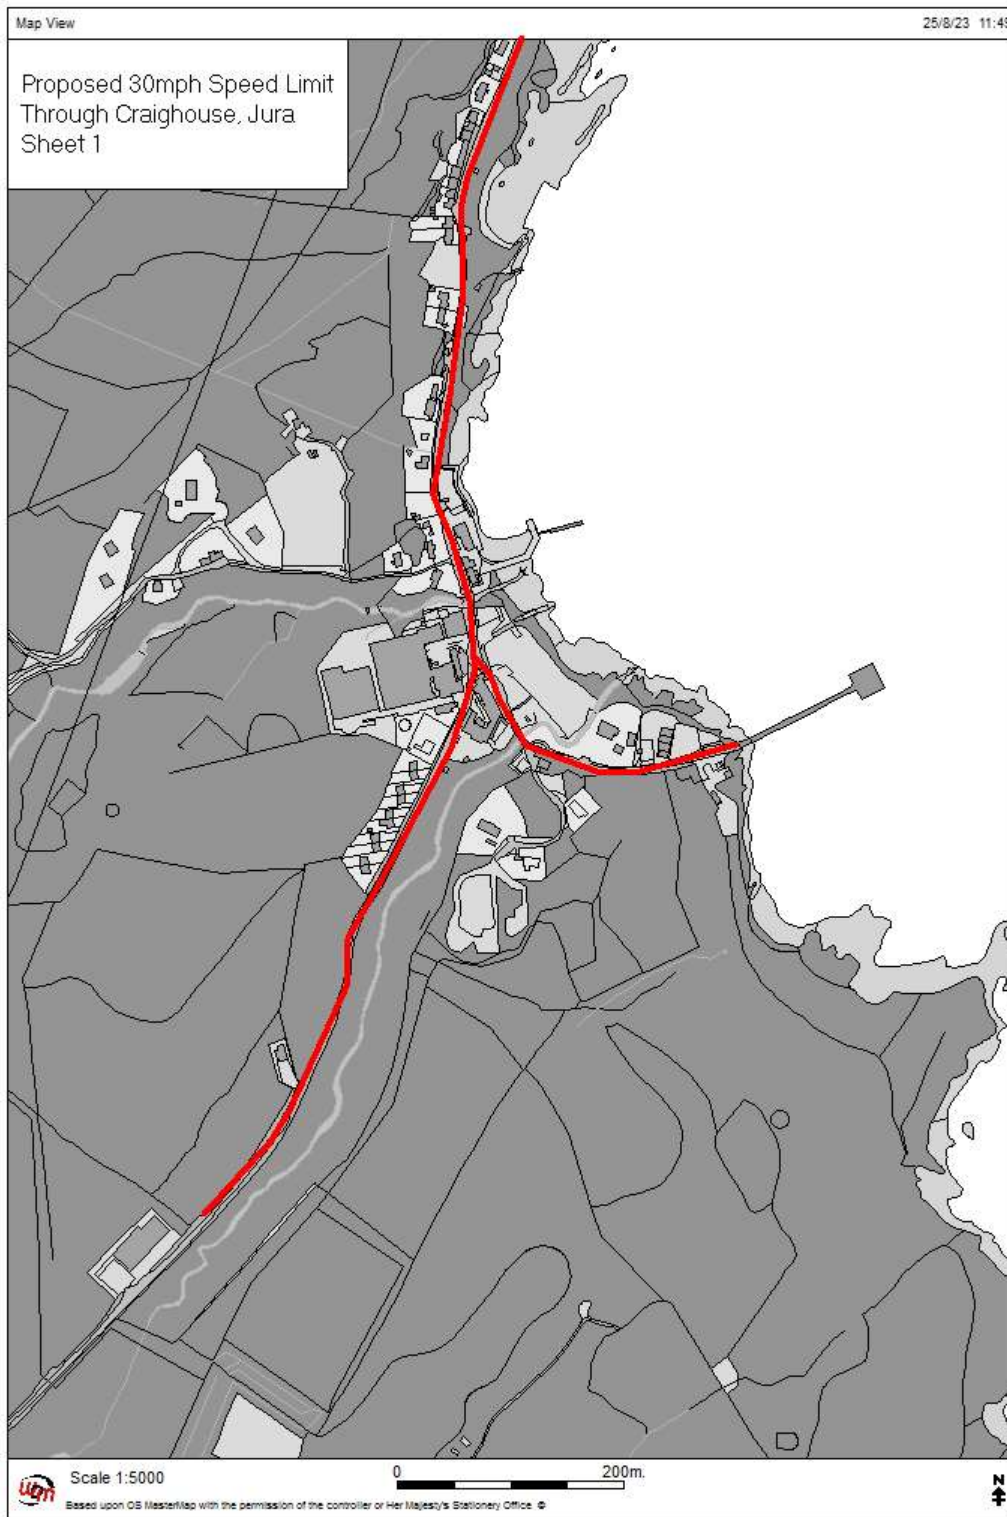

**THE ARGYLL AND BUTE COUNCIL
(CRAIGHOUSE, JURA)
(30MPH SPEED LIMIT)
ORDER 202_**

THE ARGYLL AND BUTE COUNCIL
(CRAIGHOUSE, JURA)
(30MPH SPEED LIMIT)
ORDER 202_