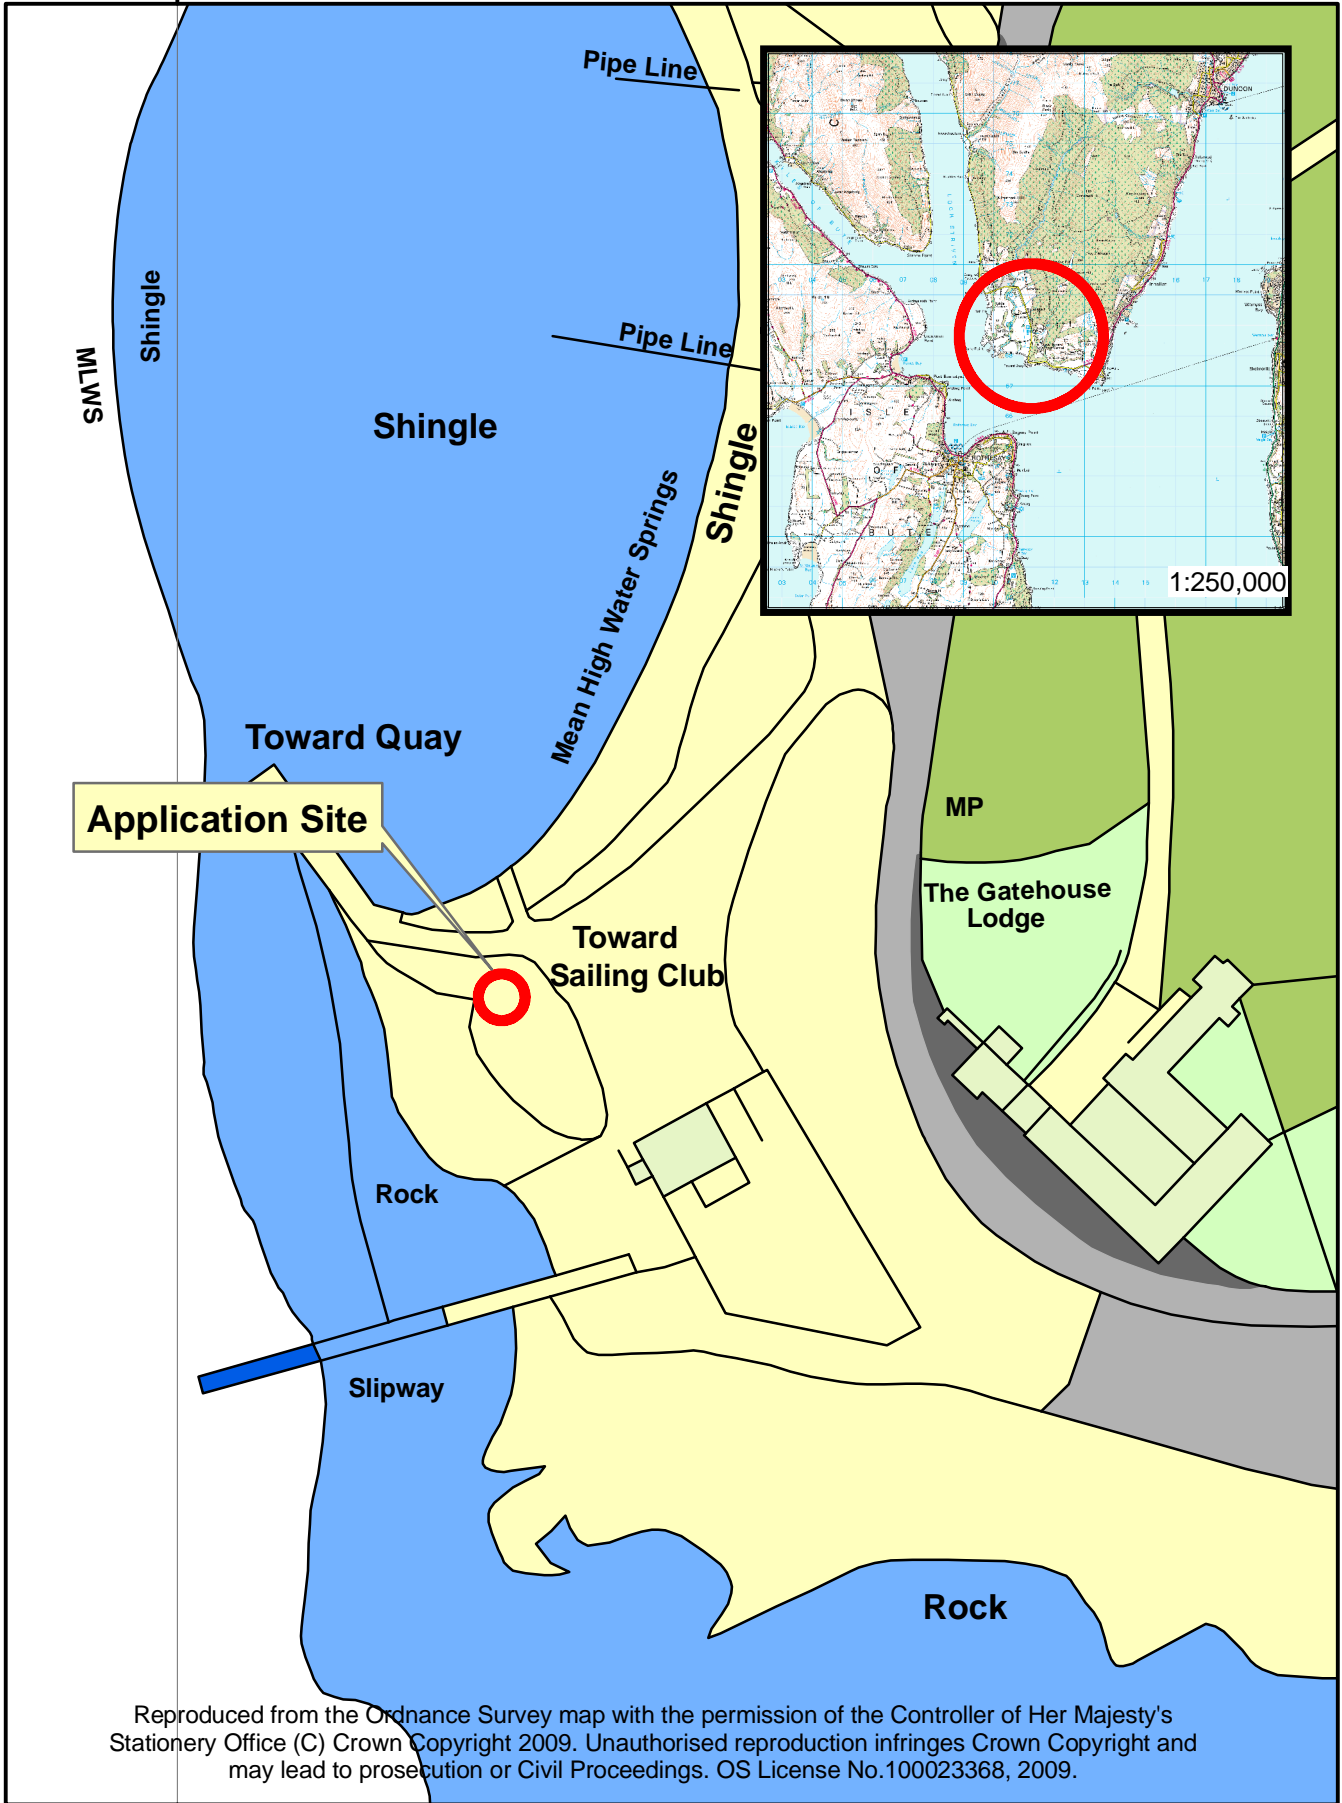

211000

Reproduced from the Ordnance Survey map with the permission of the Controller of Her Majesty's Stationery Office (C) Crown Copyright 2009. Unauthorised reproduction infringes Crown Copyright and may lead to prosecution or Civil Proceedings. OS License No.100023368, 2009.

211000

**Location Plan relative to
Application Ref: 12/00663/PP**

Date: 11.05.12

Scale: 1:1,250