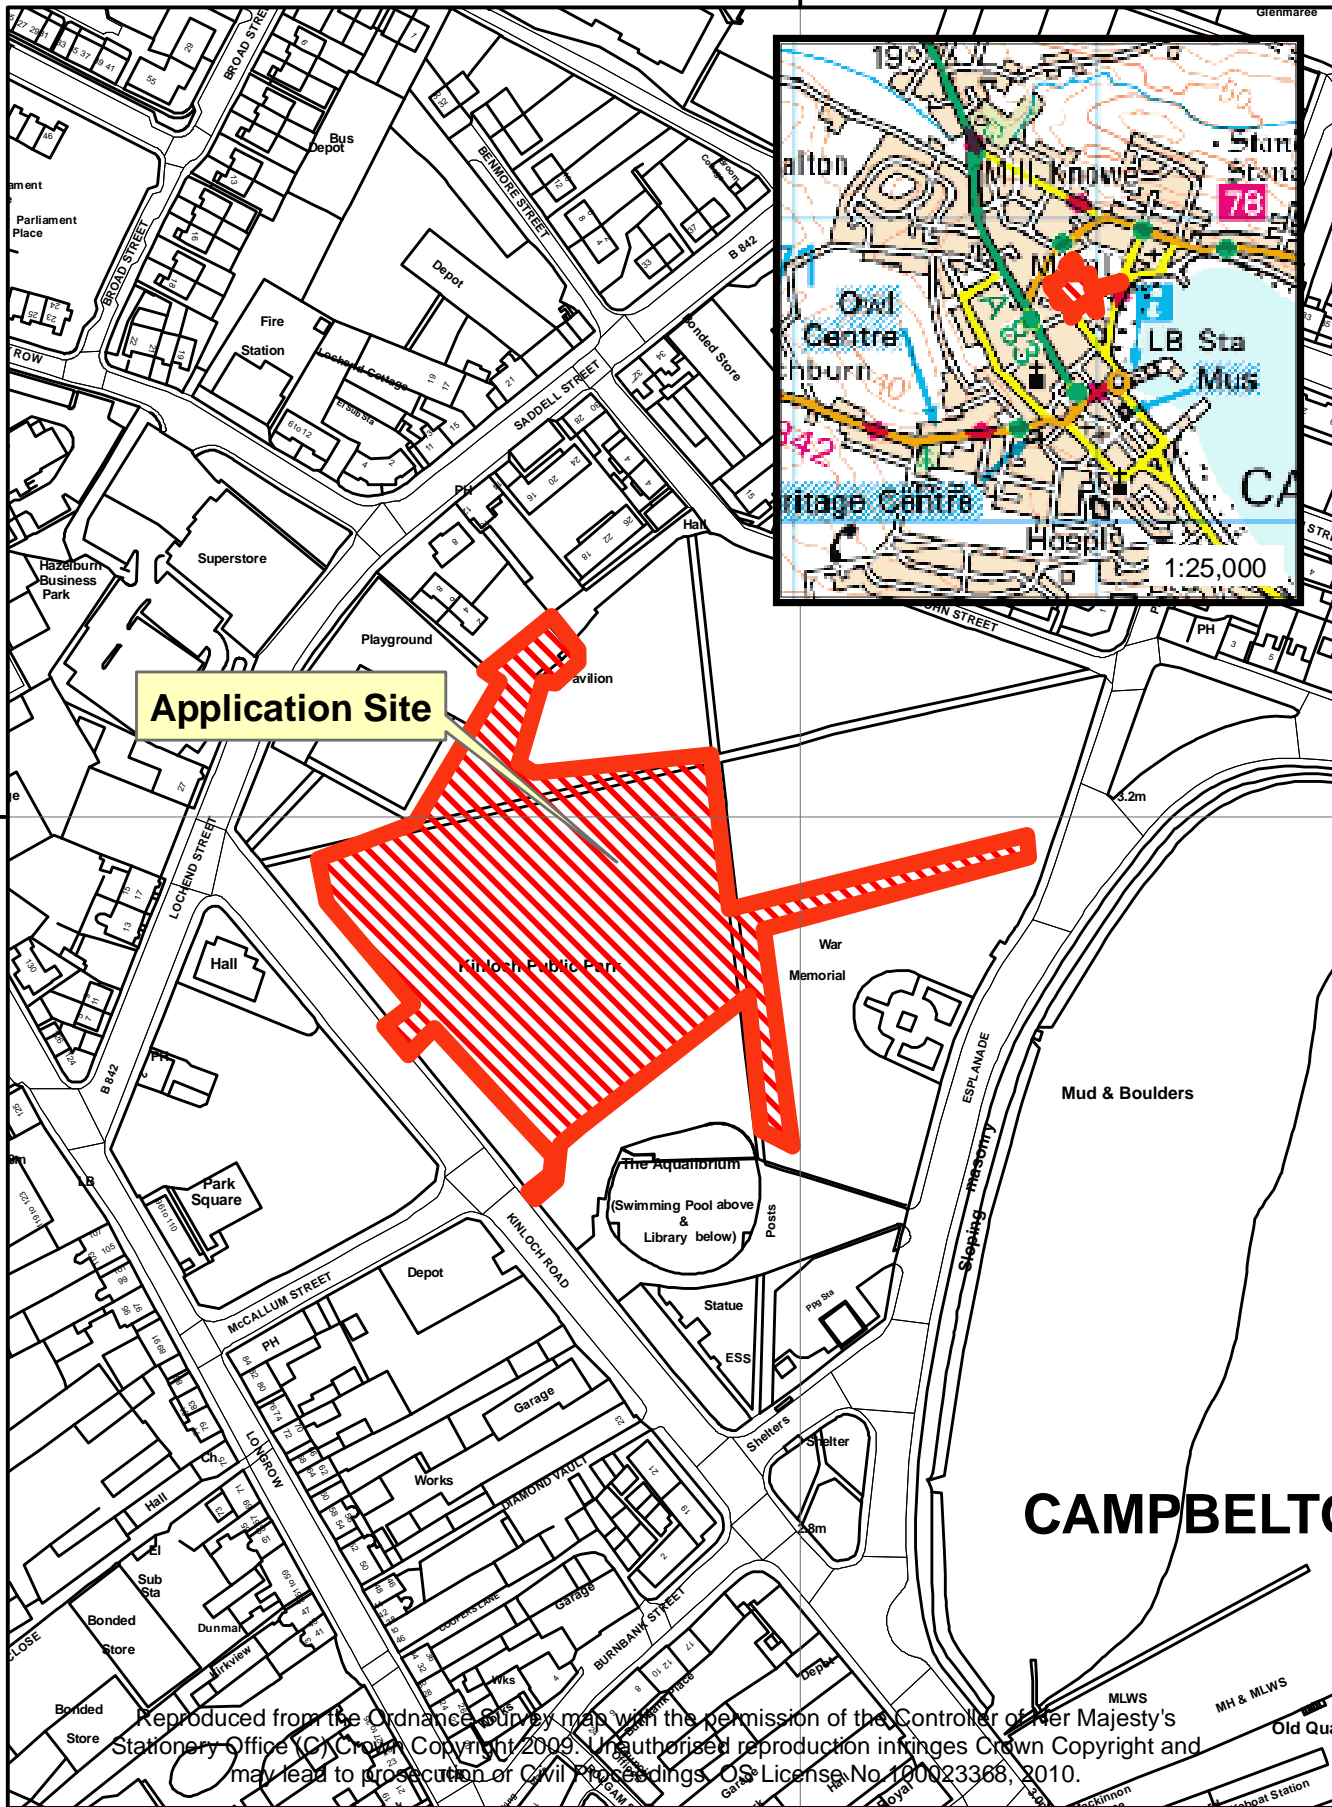

172000

Glenmaree

Application Site

Kinloch Public Park

CAMPBELTOWN

Reproduced from the Ordnance Survey map with the permission of the Controller of Her Majesty's Stationery Office (C) Crown Copyright 2009. Unauthorised reproduction infringes Crown Copyright and may lead to prosecution or Civil Proceedings. OS License No 100023368, 2010.

172000

**Location Plan relative to
Application Ref: 10/02037/PP**

Date: 18.02.2011

Scale: 1:2,500