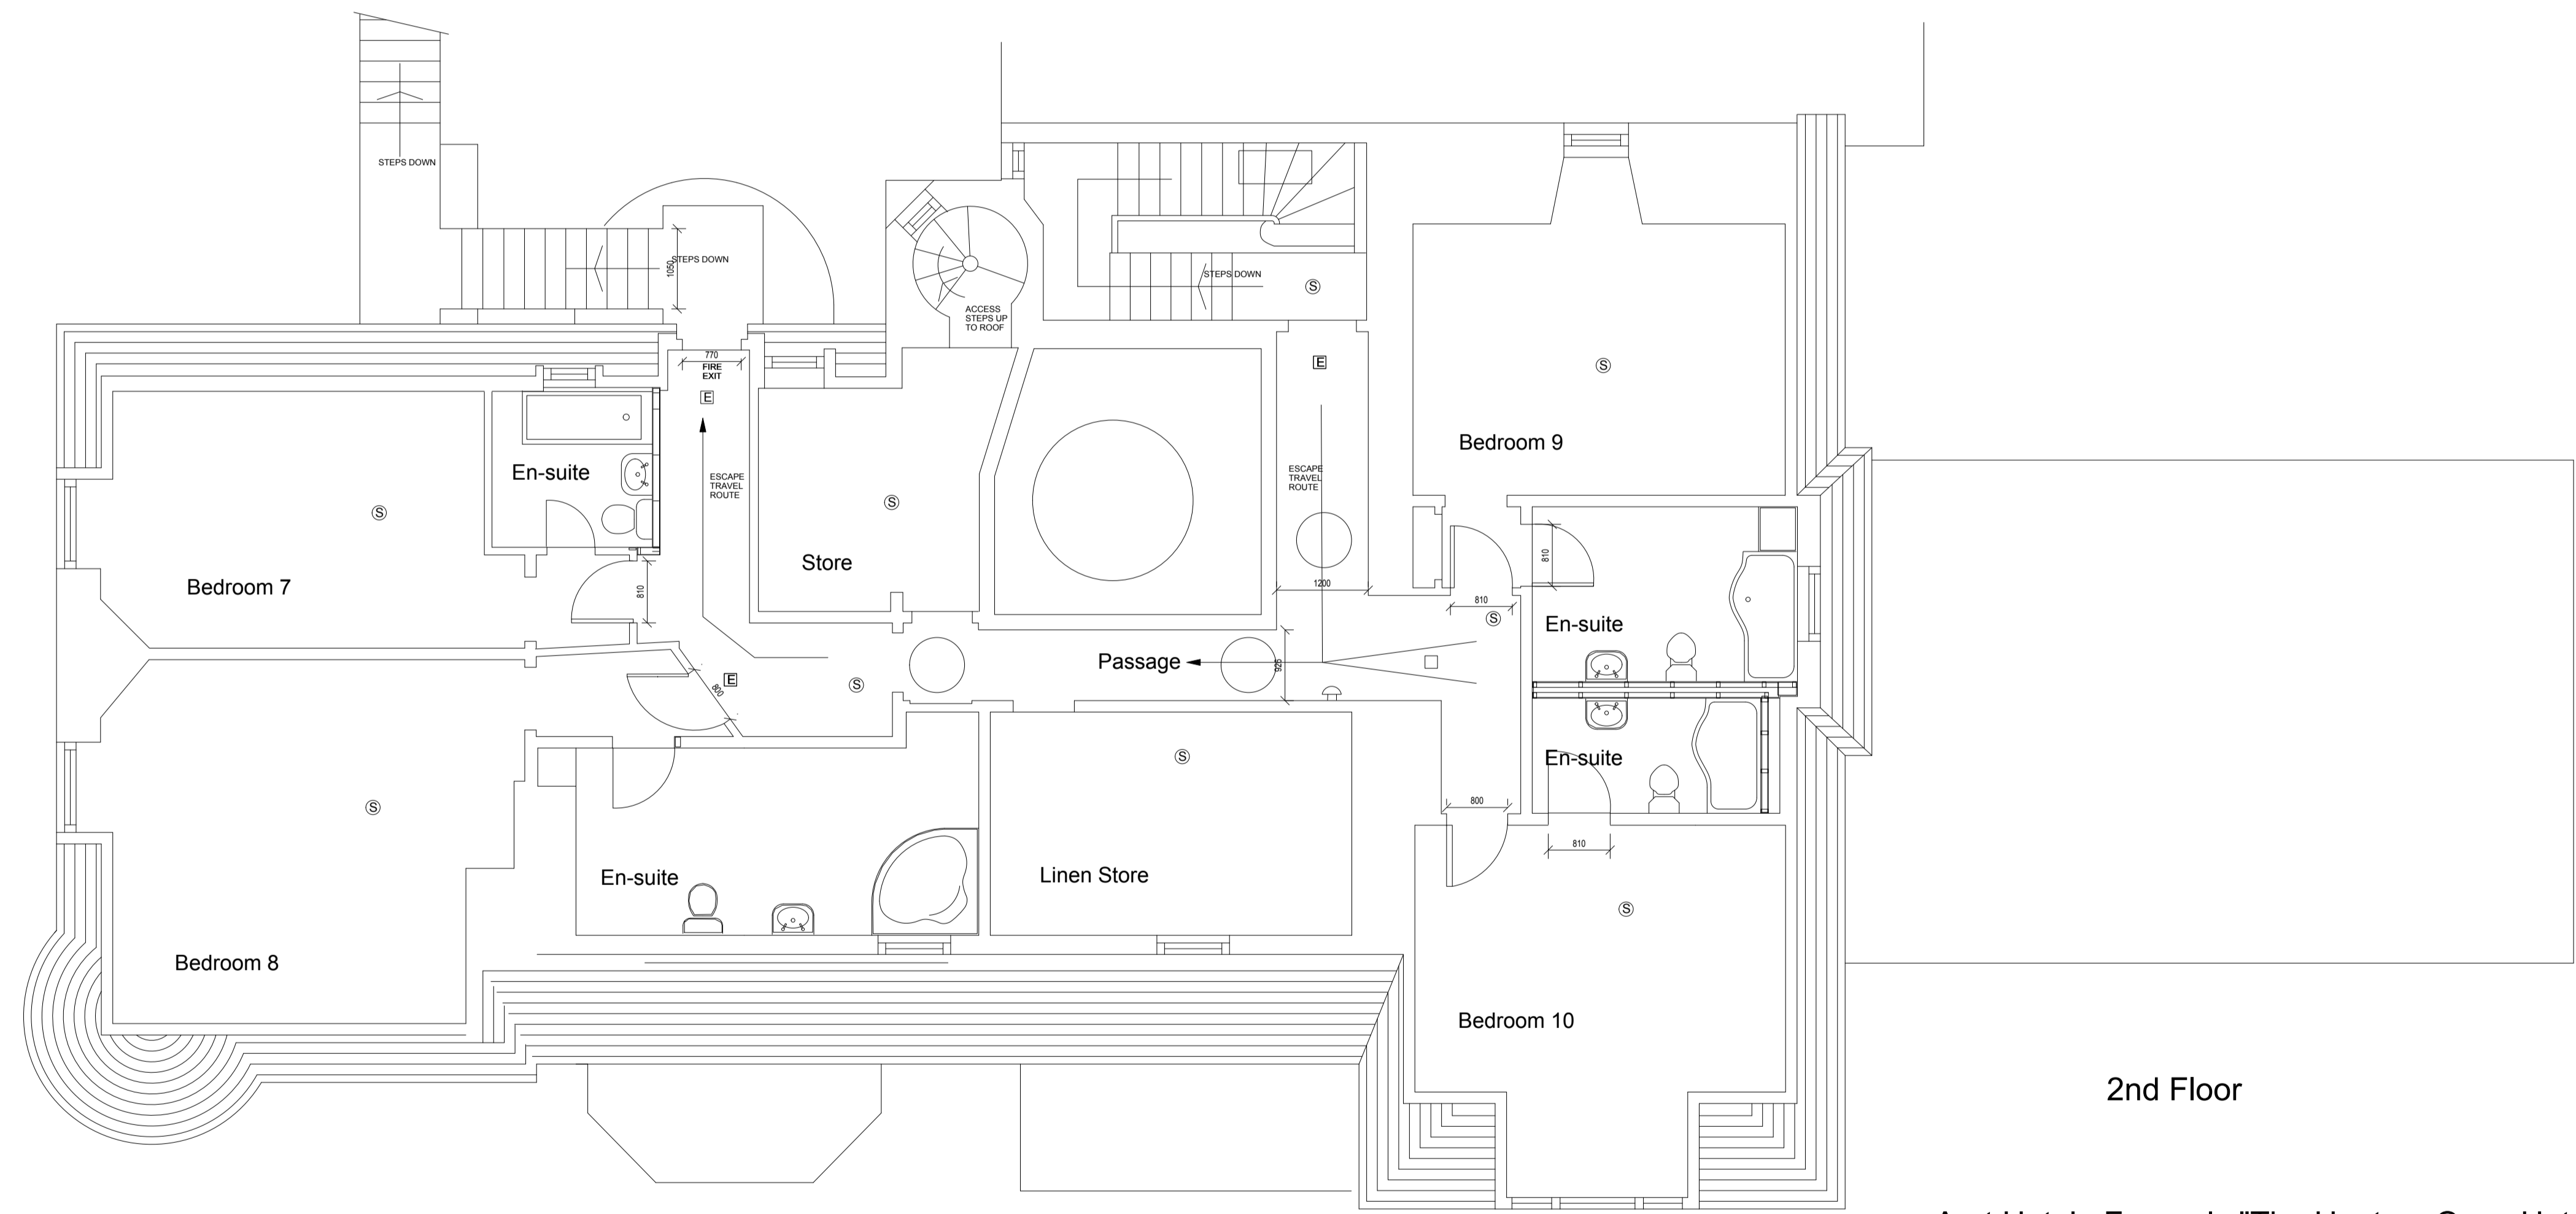

First Floor Plan

1st Floor

Scale 1:100

Aart Hotel : Formerly "The Hunters Quay Hotel"  
 Marine Parade  
 Hunters Quay  
 Argyll

- Ⓔ Illuminated Exit sign
- Emergency light
- ⊙ Break glass point
- Ⓢ Smoke detector
- Ⓕ Heat detector
- Ⓒ Alarm sounder

2nd Floor

Aart Hotel : Formerly "The Hunters Quay Hotel"  
 Marine Parade  
 Hunters Quay  
 Argyll

Scale 1:100