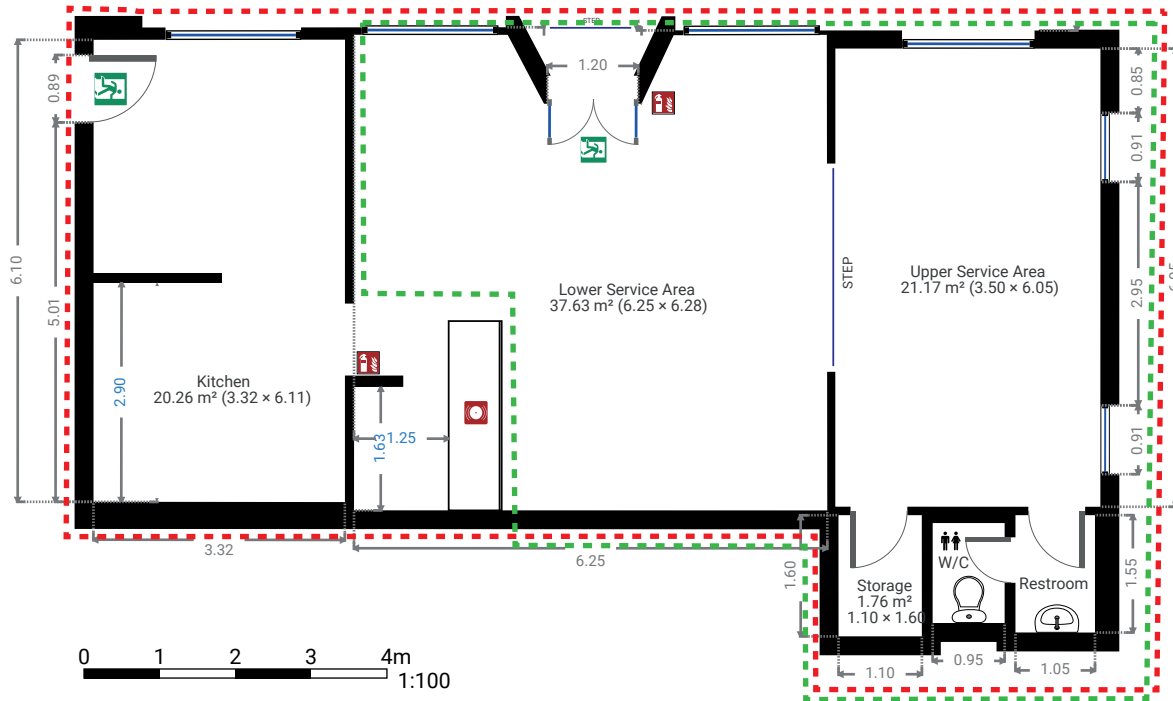

B872 - MAIN ROAD

(PUBLIC ACCESS TO PREMISES)

Legend

- RED DASHED LINE DENOTES SITE BOUNDARY
- GREEN LINE DENOTES AREA ACCESSIBLE BY CHILDREN AND YOUNG PERSONS
- FIRE EXTINGUISHER
- SMOKE DETECTOR
- FIRE EXIT

LICENSING PLAN LAYOUT

THE PERCH

MAIN ROAD
GARELOCHHEAD
HELENSBURGH
G84 0AN

REPORT CREATED - 31.10.2021