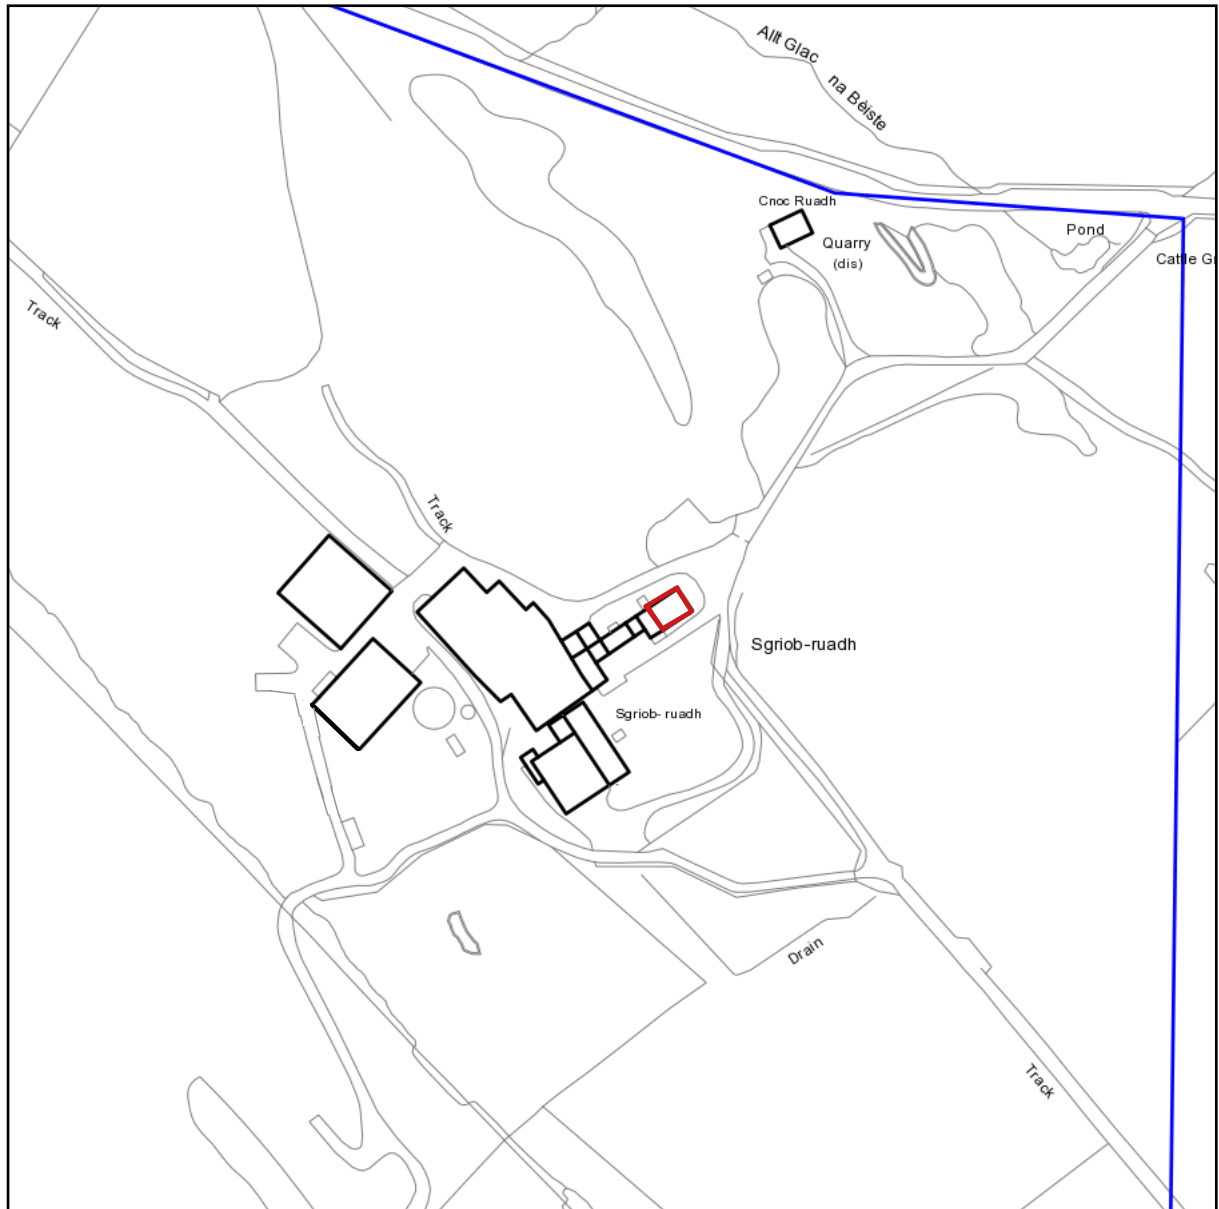

SGRIOB RUADH, GLENGORM ROAD, GLENGORM, ISLE OF MULL, PA75 6QD

-  Cafe
-  Land in Ownership

Information

Online Ref:
Sgriob-ruadh
Date:21.01.21

Due to OS licensing conditions, you/your agent may only use this map for official Planning purposes. If you wish to use the map for other uses, you must first obtain a separate licence from OS.