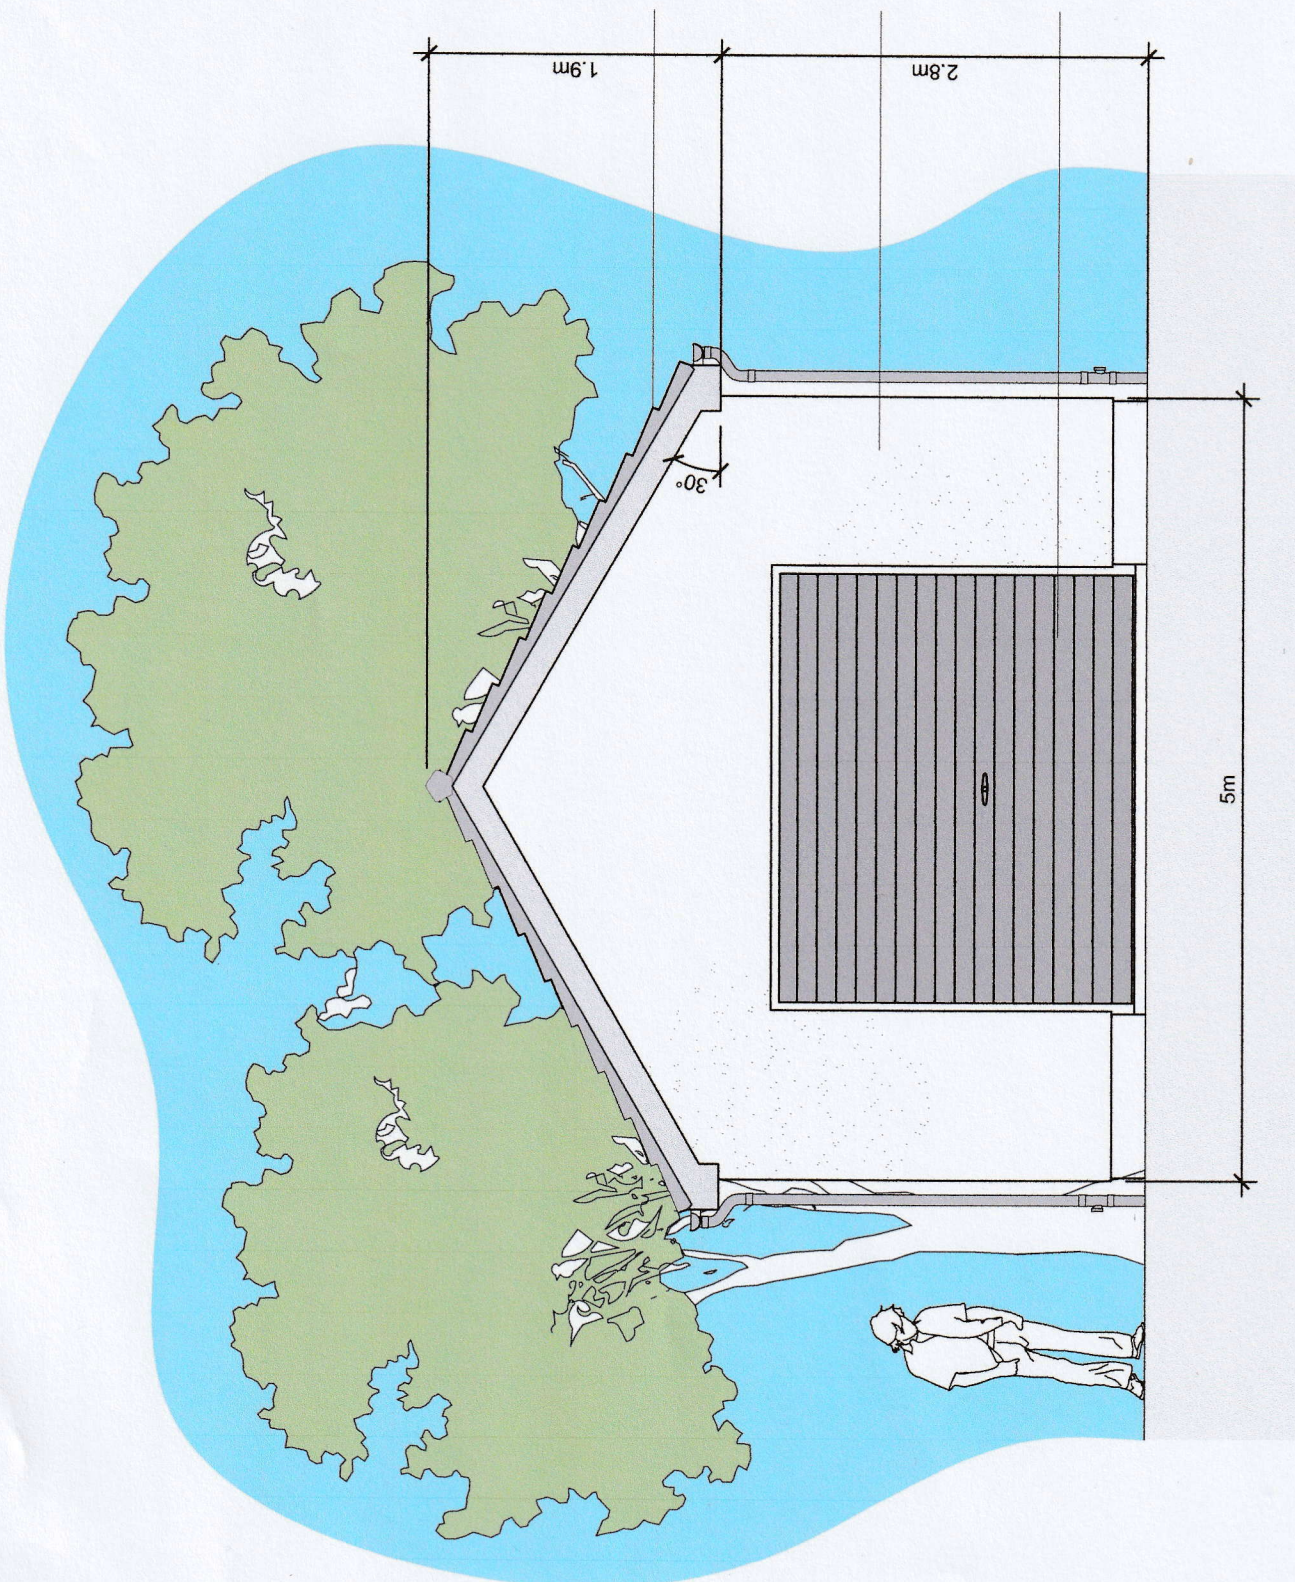

Concrete interlocking
roof tiles

Rendered
wall finish

Dark grey
garage door

1.9m

2.8m

5m

30°