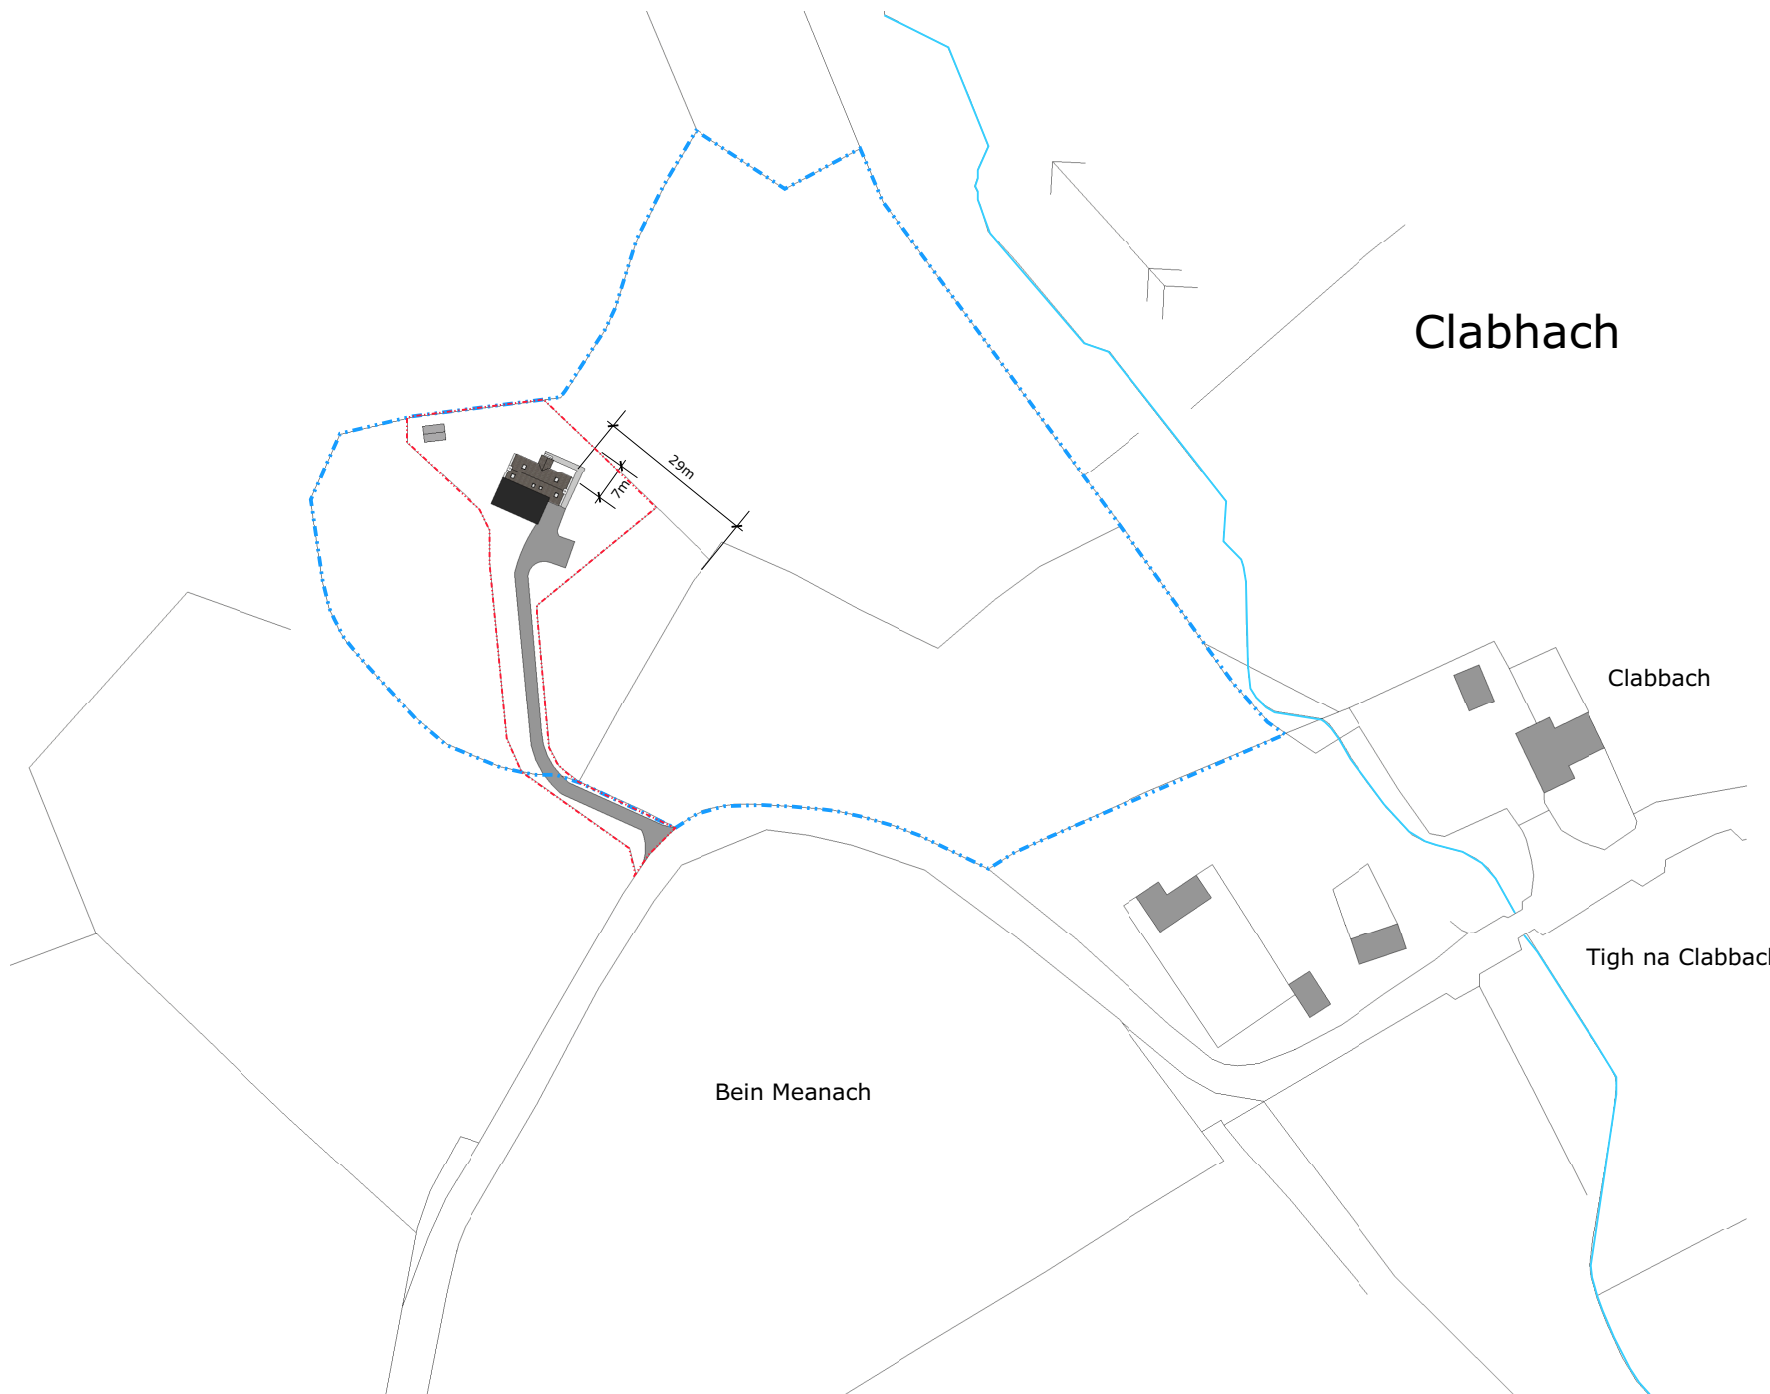

SITE PLAN
1:500

A1 DRAWING